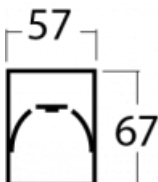

Technical drawing

Type of installation	Recessed, Surface, Wall mounted, Suspended, 3 circuit track
Light distribution	Direct
Luminaire shape	Linear
Colour of the luminaires	White
Material	Aluminium
Lifetime	L90/B50 50 000 hours
Warranty	60 months
Description of luminaires	Luminaire recessed/surface/wall mounted/suspended/3 circuit track
Dimensions	1683 mm × 57 mm × 67 mm
Weight	4 kg
Light source	LED MODUL
Type of optical system	Microprisma
Luminous flux	3890 lm ± 10 %
Colour Temperature	3000 K warm white
Luminous efficacy	105 lm/W
MacAdam Light source	2
Colour rendering index	80
UGR max. X=4H Y=8H, ρ=70,50,20	21.9

04-21303, W
pendant profile for track
luminaires; l = 1122mm

04-21307, W
pendant profile for track
luminaires; l = 2242mm