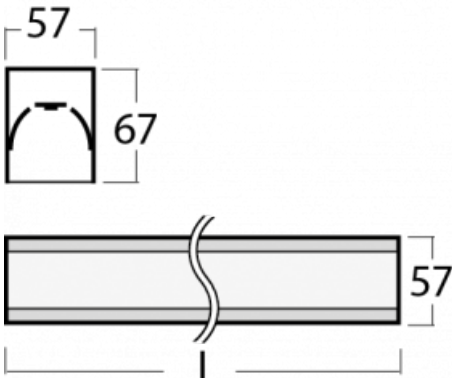

Luminaire

Lina60-S

04S-200I-30GGD/840, W

EPD®

You will appreciate the L-Click system on the Lina60-S luminaire with a direct light distribution, which effectively saves you both time and money. How? The module simply clicks into the profile, so a lot of work is saved during assembly. This solution also prevents the direct touch of the LED technology and lengthens its operating life. The Lina60-S lighting system can be assembled creating endless lines and a big variety of shapes. In addition to great power output, the luminaire also has a great price. It will find its use in commercial, social and public spaces.

Technical drawing

Type of installation	Recessed, Surface, Wall mounted, Suspended, 3 circuit track
Light distribution	Direct
Luminaire shape	Linear
Colour of the luminaires	White
Material	Aluminium
Lifetime	L90/B50 50 000 hours
Warranty	60 months
Description of luminaires	Luminaire recessed/surface/wall mounted/suspended/3 circuit track
Dimensions	1683 mm × 57 mm × 67 mm
Weight	4.2 kg
Light source	LED MODUL
Type of optical system	Microprisma
Luminous flux	4090 lm ± 10 %
Colour Temperature	4000 K cool white
Luminous efficacy	110 lm/W
MacAdam Light source	2
Colour rendering index	80
UGR max. X=4H Y=8H, ρ=70,50,20	22.1

Curve

Luminaire power input 37.2 W \pm 10 %

Connection of the luminaires DALI dimmable

Electrical voltage 220-240V

Frequency 50/60Hz

⊕ CE IP 40

Downloads

Installation instructions

00-00357, K
cable 5x0,75 6000mm

00-00363, K
cable 5x1,5 2000mm

00-00364, K
cable 5x1,5 4000mm

00-00365, K
cable 5x1,5 6000mm

00-00366, K
cable 7x0,75 2000mm

00-00367, K
cable 7x0,75 4000mm

00-00368, K
cable 7x0,75 6000mm