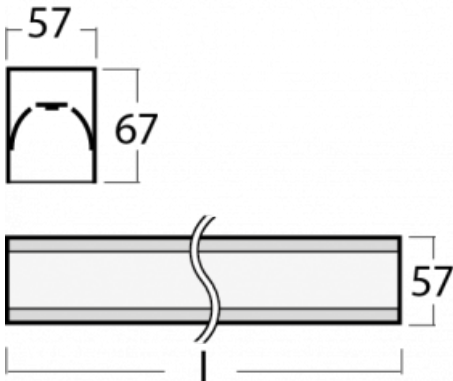

Luminaire

Lina60-S

04S-200I-30GGD/840, B

EPD®

You will appreciate the L-Click system on the Lina60-S luminaire with a direct light distribution, which effectively saves you both time and money. How? The module simply clicks into the profile, so a lot of work is saved during assembly. This solution also prevents the direct touch of the LED technology and lengthens its operating life. The Lina60-S lighting system can be assembled creating endless lines and a big variety of shapes. In addition to great power output, the luminaire also has a great price. It will find its use in commercial, social and public spaces.

Technical drawing

Type of installation	Recessed, Surface, Wall mounted, Suspended, 3 circuit track
Light distribution	Direct
Luminaire shape	Linear
Colour of the luminaires	Black
Material	Aluminium
Lifetime	L90/B50 50 000 hours
Warranty	60 months
Description of luminaires	Luminaire recessed/surface/wall mounted/suspended/3 circuit track
Dimensions	1683 mm × 57 mm × 67 mm
Weight	4.1 kg
Light source	LED MODUL
Type of optical system	Microprisma
Luminous flux	4090 lm ± 10 %
Colour Temperature	4000 K cool white
Luminous efficacy	110 lm/W
MacAdam Light source	2
Colour rendering index	80
UGR max. X=4H Y=8H, ρ=70,50,20	22.1

Curve

Luminaire power input 37.2 W \pm 10 %

Connection of the luminaires DALI dimmable

Electrical voltage 220-240V

Frequency 50/60Hz

⊕ CE IP 40

Downloads

Installation instructions

00-00357, K
cable 5x0,75 6000mm

00-00363, K
cable 5x1,5 2000mm

00-00364, K
cable 5x1,5 4000mm

00-00365, K
cable 5x1,5 6000mm

00-00366, K
cable 7x0,75 2000mm

00-00367, K
cable 7x0,75 4000mm

00-00368, K
cable 7x0,75 6000mm