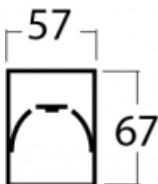

## Technical drawing

Type of installation	Recessed, Surface, Wall mounted, Suspended, 3 circuit track
Light distribution	Direct
Luminaire shape	Linear
Colour of the luminaires	White
Material	Aluminium
Lifetime	L90/B50 50 000 hours
Warranty	60 months
Description of luminaires	Luminaire recessed/surface/wall mounted/suspended/3 circuit track
Dimensions	1683 mm × 57 mm × 67 mm
Light source	LED MODUL
Type of optical system	Microprisma
Luminous flux	1420 lm ± 10 %
Colour Temperature	4000 K cool white
Luminous efficacy	121 lm/W
MacAdam Light source	2
Colour rendering index	80
UGR max. X=4H Y=8H, ρ=70,50,20	18,4

**04-21303, W**  
pendant profile for track  
luminaires; l = 1122mm

**04-21307, W**  
pendant profile for track  
luminaires; l = 2242mm