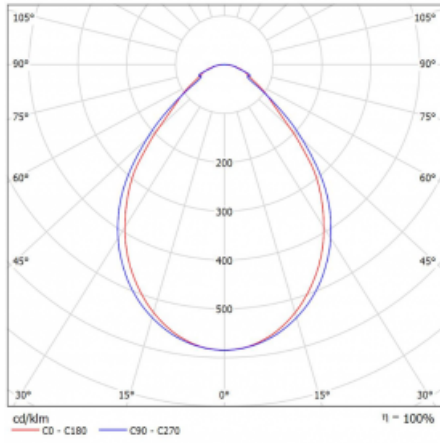

Curve

Luminaire power input* 11.7 W

Connection of the luminaires ON/OFF + 1h emergency

Electrical voltage 220-240V

Frequency 50/60Hz

⊕ CE IP 40

*±10 %