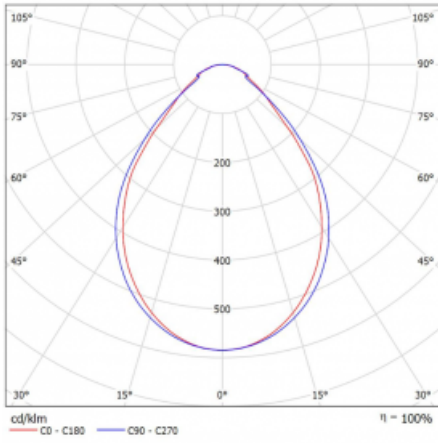

Curve

Luminaire power input* 11.7 W

Connection of the luminaires ON/OFF + 1h emergency

Electrical voltage 220-240V

Frequency 50/60Hz

⊕ CE IP 40

*±10 %