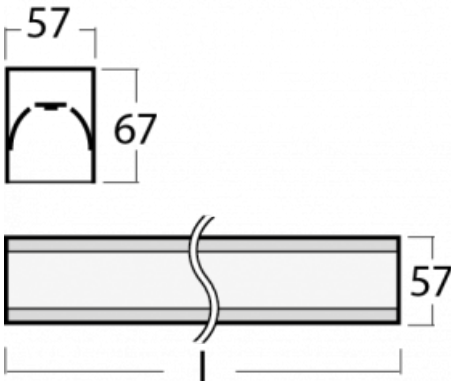

Luminaire

Lina60-S

04S-200I-30GEM/830, W

EPD®

You will appreciate the L-Click system on the Lina60-S luminaire with a direct light distribution, which effectively saves you both time and money. How? The module simply clicks into the profile, so a lot of work is saved during assembly. This solution also prevents the direct touch of the LED technology and lengthens its operating life. The Lina60-S lighting system can be assembled creating endless lines and a big variety of shapes. In addition to great power output, the luminaire also has a great price. It will find its use in commercial, social and public spaces.

Technical drawing

Type of installation	Recessed, Surface, Wall mounted, Suspended, 3 circuit track
Light distribution	Direct
Luminaire shape	Linear
Colour of the luminaires	White
Material	Aluminium
Lifetime	L90/B50 50 000 hours
Warranty	5 years
Description of luminaires	Luminaire recessed/surface/wall mounted/suspended/3 circuit track
Dimensions	1683 mm × 57 mm × 67 mm
Light source	LED MODUL
Type of optical system	Microprisma
Luminous flux*	1350 lm
Colour Temperature	3000 K warm white
Luminous efficacy	115 lm/W
MacAdam Light source	2
Colour rendering index	80
UGR max. X=4H Y=8H, ρ=70,50,20	18.2

00-20700, W
2 pcs of wall fastening
Lipo/Lina

04-00200, N
straight connector

04-01200, F
Accessory for gear-tray
release

04-20101, W
2xend cap - metal, 5-
conductor terminal box,
grommet

04-20103, W
2xend cap - plastic, 5-
conductor terminal box,
grommet

04-20900, F
bracket for installation
of suspended type of
profile as recessed
trimless

04-21303, W
pendant profile for track
luminaires; l = 1122mm

04-21307, W
pendant profile for track
luminaires; l = 2242mm