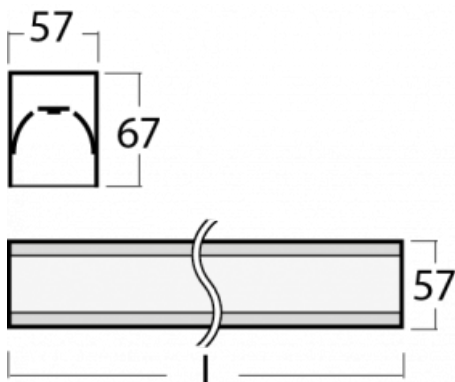

# Lina60-S

04S-200I-30GEE/830, S

EPD®

You will appreciate the L-Click system on the Lina60-S luminaire with a direct light distribution, which effectively saves you both time and money. How? The module simply clicks into the profile, so a lot of work is saved during assembly. This solution also prevents the direct touch of the LED technology and lengthens its operating life. The Lina60-S lighting system can be assembled creating endless lines and a big variety of shapes. In addition to great power output, the luminaire also has a great price. It will find its use in commercial, social and public spaces.

## Technical drawing

Type of installation	Recessed, Surface, Wall mounted, Suspended, 3 circuit track
Light distribution	Direct
Luminaire shape	Linear
Colour of the luminaires	Silver
Material	Aluminium
Lifetime	L90/B50 50 000 hours
Warranty	5 years
Description of luminaires	Luminaire recessed/surface/wall mounted/suspended/3 circuit track
Dimensions	1683 mm × 57 mm × 67 mm
Weight	4 kg
Light source	LED MODUL
Type of optical system	Microprisma
Luminous flux*	1350 lm
Colour Temperature	3000 K warm white
Luminous efficacy	115 lm/W
MacAdam Light source	2
Colour rendering index	80
UGR max. X=4H Y=8H, ρ=70,50,20	18.2