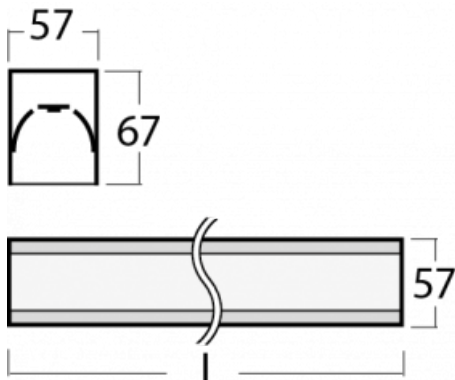

Luminaire

Lina60-S

04S-200I-30GEE/830, S

EPD®

You will appreciate the L-Click system on the Lina60-S luminaire with a direct light distribution, which effectively saves you both time and money. How? The module simply clicks into the profile, so a lot of work is saved during assembly. This solution also prevents the direct touch of the LED technology and lengthens its operating life. The Lina60-S lighting system can be assembled creating endless lines and a big variety of shapes. In addition to great power output, the luminaire also has a great price. It will find its use in commercial, social and public spaces.

Technical drawing

Type of installation	Recessed, Surface, Wall mounted, Suspended, 3 circuit track
----------------------	---

Light distribution	Direct
--------------------	--------

Luminaire shape	Linear
-----------------	--------

Description of luminaires	Luminaire recessed/surface/wall mounted/suspended/3 circuit track
---------------------------	---

Dimensions	1683 mm × 57 mm × 67 mm
------------	-------------------------

Weight	4 kg
--------	------

04-21303, S
pendant profile for track
luminaires; l = 1122mm

04-21307, S
pendant profile for track
luminaires; l = 2242mm