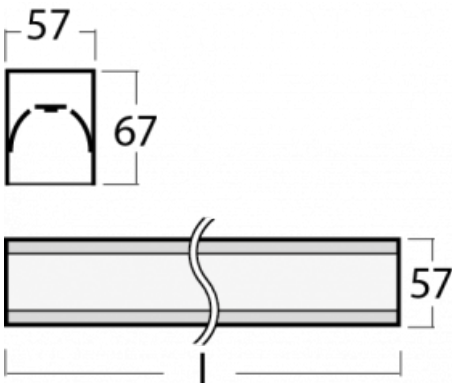

Luminaire

Lina60-S

04S-200I-25GGTD/840, S

EPD®

You will appreciate the L-Click system on the Lina60-S luminaire with a direct light distribution, which effectively saves you both time and money. How? The module simply clicks into the profile, so a lot of work is saved during assembly. This solution also prevents the direct touch of the LED technology and lengthens its operating life. The Lina60-S lighting system can be assembled creating endless lines and a big variety of shapes. In addition to great power output, the luminaire also has a great price. It will find its use in commercial, social and public spaces.

Technical drawing

| | |
|-----------------------------------|---|
| Type of installation | Recessed, Surface, Wall mounted, Suspended, 3 circuit track |
| Light distribution | Direct |
| Luminaire shape | Linear |
| Colour of the luminaires | Silver |
| Material | Aluminium |
| Lifetime | L90/B50 50 000 hours |
| Warranty | 5 years |
| Description of luminaires | Luminaire recessed/surface/wall mounted/suspended/3 circuit track |
| Dimensions | 1403 mm × 57 mm × 67 mm |
| Light source | LED MODUL |
| Type of optical system | Microprisma |
| Luminous flux* | 3410 lm |
| Colour Temperature | 4000 K cool white |
| Luminous efficacy | 110 lm/W |
| MacAdam Light source | 2 |
| Colour rendering index | 80 |
| UGR max. X=4H Y=8H, ρ=70,50,20 | 22.1 |

Installation instructions

Photos

Accessories

00-00300, N
wire suspension
2000mm

00-00301, N
wire suspension
4000mm

00-00302, N
wire suspension
6000mm

00-00354, K
cable 5x0,75 1000mm

00-00355, K
cable 5x0,75 2000mm

00-00356, K
cable 5x0,75 4000mm

00-00357, K
cable 5x0,75 6000mm

00-00363, K
cable 5x1,5 2000mm

00-00364, K
cable 5x1,5 4000mm

00-00365, K
cable 5x1,5 6000mm

00-00366, K
cable 7x0,75 2000mm

00-00367, K
cable 7x0,75 4000mm