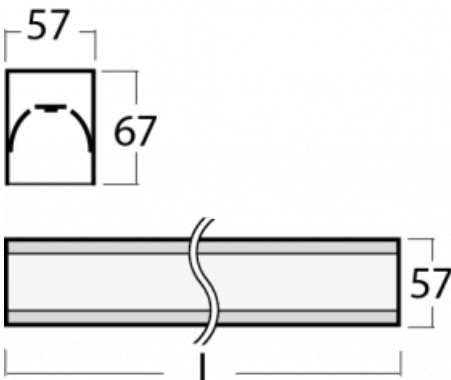

Luminaire

Lina60-S

04S-200I-25GGM3/840, B

EPD®

You will appreciate the L-Click system on the Lina60-S luminaire with a direct light distribution, which effectively saves you both time and money. How? The module simply clicks into the profile, so a lot of work is saved during assembly. This solution also prevents the direct touch of the LED technology and lengthens its operating life. The Lina60-S lighting system can be assembled creating endless lines and a big variety of shapes. In addition to great power output, the luminaire also has a great price. It will find its use in commercial, social and public spaces.

Technical drawing

Type of installation	Recessed, Surface, Wall mounted, Suspended, 3 circuit track
Light distribution	Direct
Luminaire shape	Linear
Colour of the luminaires	Black
Material	Aluminium
Lifetime	L90/B50 50 000 hours
Warranty	60 months
Description of luminaires	Luminaire recessed/surface/wall mounted/suspended/3 circuit track
Dimensions	1403 mm × 57 mm × 67 mm
Light source	LED MODUL
Type of optical system	Microprisma
Luminous flux	3410 lm ± 10 %
Colour Temperature	4000 K cool white
Luminous efficacy	110 lm/W
MacAdam Light source	2
Colour rendering index	80
UGR max. X=4H Y=8H, ρ=70,50,20	22.1

04-20900, F
bracket for installation
of suspended type of
profile as recessed
trimless

04-21303, B
pendant profile for track
luminaires; l = 1122mm

04-21307, B
pendant profile for track
luminaires; l = 2242mm