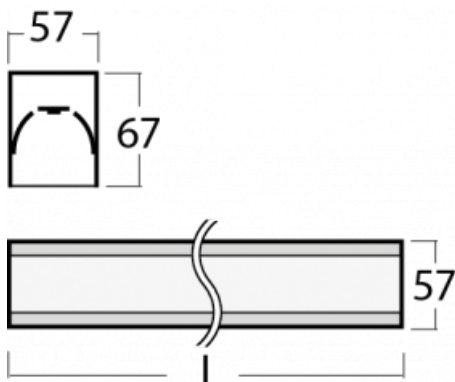

# Lina60-S

04S-200I-25GGM3/830, S

EPD®

You will appreciate the L-Click system on the Lina60-S luminaire with a direct light distribution, which effectively saves you both time and money. How? The module simply clicks into the profile, so a lot of work is saved during assembly. This solution also prevents the direct touch of the LED technology and lengthens its operating life. The Lina60-S lighting system can be assembled creating endless lines and a big variety of shapes. In addition to great power output, the luminaire also has a great price. It will find its use in commercial, social and public spaces.

## Technical drawing

Type of installation	Recessed, Surface, Wall mounted, Suspended, 3 circuit track
Light distribution	Direct
Luminaire shape	Linear
Colour of the luminaires	Silver
Material	Aluminium
Lifetime	L90/B50 50 000 hours
Warranty	5 years
Description of luminaires	Luminaire recessed/surface/wall mounted/suspended/3 circuit track
Dimensions	1403 mm × 57 mm × 67 mm
Light source	LED MODUL
Type of optical system	Microprisma
Luminous flux*	3240 lm
Colour Temperature	3000 K warm white
Luminous efficacy	105 lm/W
MacAdam Light source	2
Colour rendering index	80
UGR max. X=4H Y=8H, ρ=70,50,20	21.9

**04-21303, S**  
pendant profile for track  
luminaires; l = 1122mm

**04-21307, S**  
pendant profile for track  
luminaires; l = 2242mm