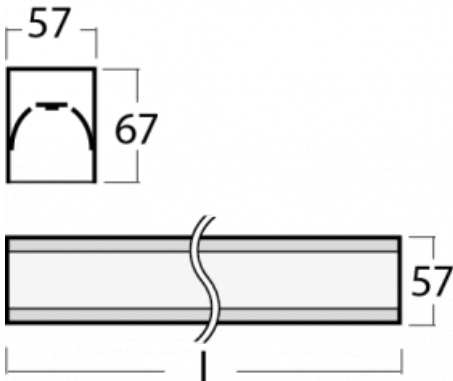

Luminaire

Lina60-S

04S-200I-25GGM/830, B

EPD®

You will appreciate the L-Click system on the Lina60-S luminaire with a direct light distribution, which effectively saves you both time and money. How? The module simply clicks into the profile, so a lot of work is saved during assembly. This solution also prevents the direct touch of the LED technology and lengthens its operating life. The Lina60-S lighting system can be assembled creating endless lines and a big variety of shapes. In addition to great power output, the luminaire also has a great price. It will find its use in commercial, social and public spaces.

Technical drawing

Type of installation	Recessed, Surface, Wall mounted, Suspended, 3 circuit track
Light distribution	Direct
Luminaire shape	Linear
Colour of the luminaires	Black
Material	Aluminium
Lifetime	L90/B50 50 000 hours
Warranty	5 years
Description of luminaires	Luminaire recessed/surface/wall mounted/suspended/3 circuit track
Dimensions	1403 mm × 57 mm × 67 mm
Light source	LED MODUL
Type of optical system	Microprisma
Luminous flux*	3240 lm
Colour Temperature	3000 K warm white
Luminous efficacy	105 lm/W
MacAdam Light source	2
Colour rendering index	80
UGR max. X=4H Y=8H, ρ=70,50,20	21.9

04-20900, F
bracket for installation
of suspended type of
profile as recessed
trimless

04-21303, B
pendant profile for track
luminaires; l = 1122mm

04-21307, B
pendant profile for track
luminaires; l = 2242mm