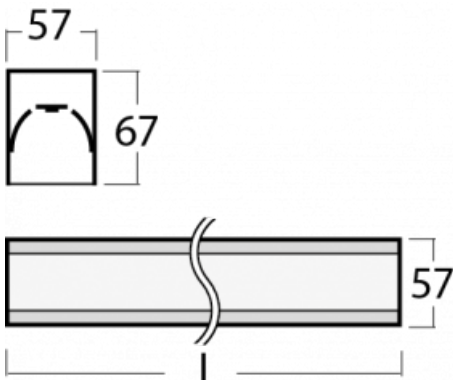

Luminaire

Lina60-S

04S-200I-25GGE/840, W

EPD®

You will appreciate the L-Click system on the Lina60-S luminaire with a direct light distribution, which effectively saves you both time and money. How? The module simply clicks into the profile, so a lot of work is saved during assembly. This solution also prevents the direct touch of the LED technology and lengthens its operating life. The Lina60-S lighting system can be assembled creating endless lines and a big variety of shapes. In addition to great power output, the luminaire also has a great price. It will find its use in commercial, social and public spaces.

Technical drawing

| | |
|-----------------------------------|---|
| Type of installation | Recessed, Surface, Wall mounted, Suspended, 3 circuit track |
| Light distribution | Direct |
| Luminaire shape | Linear |
| Colour of the luminaires | White |
| Material | Aluminium |
| Lifetime | L90/B50 50 000 hours |
| Warranty | 60 months |
| Description of luminaires | Luminaire recessed/surface/wall mounted/suspended/3 circuit track |
| Dimensions | 1403 mm × 57 mm × 67 mm |
| Weight | 3.4 kg |
| Light source | LED MODUL |
| Type of optical system | Microprisma |
| Luminous flux | 3410 lm ± 10 % |
| Colour Temperature | 4000 K cool white |
| Luminous efficacy | 110 lm/W |
| MacAdam Light source | 2 |
| Colour rendering index | 80 |
| UGR max. X=4H Y=8H, ρ=70,50,20 | 22.1 |

04-21303, W
pendant profile for track
luminaires; l = 1122mm

04-21307, W
pendant profile for track
luminaires; l = 2242mm