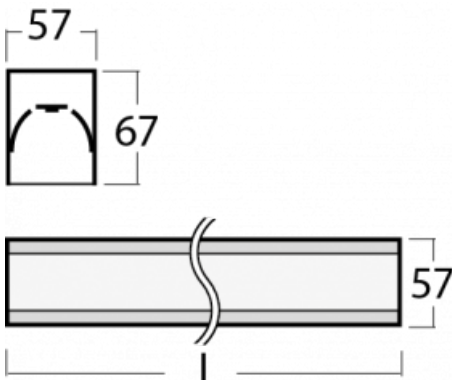

# Lina60-S

04S-200I-25GETD/830, S

EPD®

You will appreciate the L-Click system on the Lina60-S luminaire with a direct light distribution, which effectively saves you both time and money. How? The module simply clicks into the profile, so a lot of work is saved during assembly. This solution also prevents the direct touch of the LED technology and lengthens its operating life. The Lina60-S lighting system can be assembled creating endless lines and a big variety of shapes. In addition to great power output, the luminaire also has a great price. It will find its use in commercial, social and public spaces.

## Technical drawing

Type of installation	Recessed, Surface, Wall mounted, Suspended, 3 circuit track
Light distribution	Direct
Luminaire shape	Linear
Colour of the luminaires	Silver
Material	Aluminium
Lifetime	L90/B50 50 000 hours
Warranty	5 years
Description of luminaires	Luminaire recessed/surface/wall mounted/suspended/3 circuit track
Dimensions	1403 mm × 57 mm × 67 mm
Light source	LED MODUL
Type of optical system	Microprisma
Luminous flux*	1130 lm
Colour Temperature	3000 K warm white
Luminous efficacy	115 lm/W
MacAdam Light source	2
Colour rendering index	80
UGR max. X=4H Y=8H, ρ=70,50,20	18.2

**00-00355, K**  
cable 5x0,75 2000mm

**00-00356, K**  
cable 5x0,75 4000mm

**00-00357, K**  
cable 5x0,75 6000mm

**00-00363, K**  
cable 5x1,5 2000mm

**00-00364, K**  
cable 5x1,5 4000mm

**00-00365, K**  
cable 5x1,5 6000mm