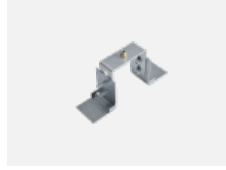

## Technical drawing

|                                   |   |
|-----------------------------------|---|
| Type of installation              | Recessed, Surface, Wall mounted, Suspended, 3 circuit track       |
| Light distribution                | Direct  |
| Luminaire shape                   | Linear  |
| Colour of the luminaires          | White   |
| Material                          | Aluminium   |
| Lifetime                          | L90/B50 50 000 hours  |
| Warranty                          | 60 months   |
| Description of luminaires         | Luminaire recessed/surface/wall mounted/suspended/3 circuit track |
| Dimensions                        | 1403 mm × 57 mm × 67 mm   |
| Light source                      | LED MODUL   |
| Type of optical system            | Microprisma   |
| Luminous flux                     | 1130 lm ± 10 %  |
| Colour Temperature                | 3000 K warm white   |
| Luminous efficacy                 | 115 lm/W  |
| MacAdam Light source              | 2   |
| Colour rendering index            | 80  |
| UGR max. X=4H<br>Y=8H, ρ=70,50,20 | 18.2  |

## Downloads

Installation instructions

Photos

**Accessories**

**00-00300, N**  
wire suspension  
2000mm

**00-00301, N**  
wire suspension  
4000mm

**00-00302, N**  
wire suspension  
6000mm

**00-00370, W**  
ceiling cup 80x80x32mm

**00-00600, F**  
ceiling fastening for  
luminaires 132-5xxK,  
04-2000x, 05-2000x,  
09-200x – 1 piece

**00-20700, W**  
2 pcs of wall fastening  
Lipo/Lina

**04-00200, N**  
straight connector

**04-01200, F**  
Accessory for gear-tray  
release

**04-20101, W**  
2xend cap - metal, 5-  
conductor terminal box,  
grommet

**04-20103, W**  
2xend cap - plastic, 5-  
conductor terminal box,  
grommet

**04-20900, F**  
bracket for installation  
of suspended type of  
profile as recessed  
trimless