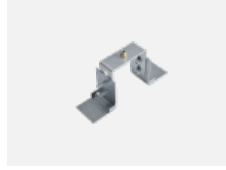

Technical drawing

| | |
|-----------------------------------|---|
| Type of installation | Recessed, Surface, Wall mounted, Suspended, 3 circuit track |
| Light distribution | Direct |
| Luminaire shape | Linear |
| Colour of the luminaires | White |
| Material | Aluminium |
| Lifetime | L90/B50 50 000 hours |
| Warranty | 5 years |
| Description of luminaires | Luminaire recessed/surface/wall mounted/suspended/3 circuit track |
| Dimensions | 1403 mm × 57 mm × 67 mm |
| Light source | LED MODUL |
| Type of optical system | Microprisma |
| Luminous flux* | 1180 lm |
| Colour Temperature | 4000 K cool white |
| Luminous efficacy | 120 lm/W |
| MacAdam Light source | 2 |
| Colour rendering index | 80 |
| UGR max. X=4H Y=8H, ρ=70,50,20 | 18,4 |

Installation instructions

Photos

Accessories

00-00300, N
wire suspension
2000mm

00-00301, N
wire suspension
4000mm

00-00302, N
wire suspension
6000mm

00-00370, W
ceiling cup 80x80x32mm

00-00600, F
ceiling fastening for
luminaires 132-5xxK,
04-2000x, 05-2000x,
09-200x - 1 piece

00-20700, W
2 pcs of wall fastening
Lipo/Lina

04-00200, N
straight connector

04-01200, F
Accessory for gear-tray
release

04-20101, W
2xend cap - metal, 5-
conductor terminal box,
grommet

04-20103, W
2xend cap - plastic, 5-
conductor terminal box,
grommet

04-20900, F
bracket for installation
of suspended type of
profile as recessed
trimless

04-21303, W
pendant profile for track
luminaires; l = 1122mm

04-21307, W
pendant profile for track
luminaires; l = 2242mm