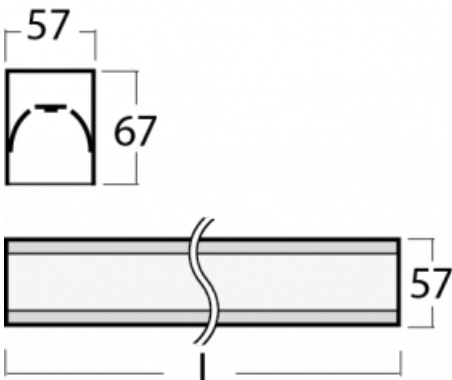

Luminaire

Lina60-S

04S-200I-25GEE/840, B

EPD®

You will appreciate the L-Click system on the Lina60-S luminaire with a direct light distribution, which effectively saves you both time and money. How? The module simply clicks into the profile, so a lot of work is saved during assembly. This solution also prevents the direct touch of the LED technology and lengthens its operating life. The Lina60-S lighting system can be assembled creating endless lines and a big variety of shapes. In addition to great power output, the luminaire also has a great price. It will find its use in commercial, social and public spaces.

Technical drawing

Type of installation	Recessed, Surface, Wall mounted, Suspended, 3 circuit track
Light distribution	Direct
Luminaire shape	Linear
Colour of the luminaires	Black
Material	Aluminium
Lifetime	L90/B50 50 000 hours
Warranty	60 months
Description of luminaires	Luminaire recessed/surface/wall mounted/suspended/3 circuit track
Dimensions	1403 mm × 57 mm × 67 mm
Weight	3.6 kg
Light source	LED MODUL
Type of optical system	Microprisma
Luminous flux	1180 lm ± 10 %
Colour Temperature	4000 K cool white
Luminous efficacy	120 lm/W
MacAdam Light source	2
Colour rendering index	80
UGR max. X=4H Y=8H, ρ=70,50,20	18,4

04-21303, B
pendant profile for track
luminaires; l = 1122mm

04-21307, B
pendant profile for track
luminaires; l = 2242mm