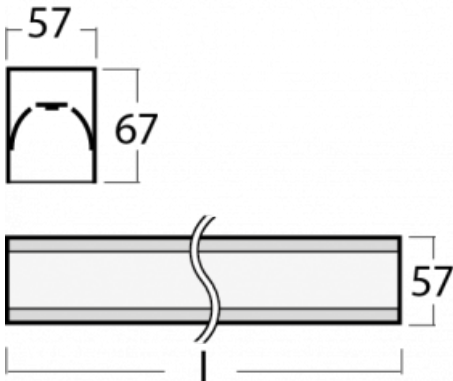

Luminaire

Lina60-S

04S-200I-25GEE/830, B

EPD®

You will appreciate the L-Click system on the Lina60-S luminaire with a direct light distribution, which effectively saves you both time and money. How? The module simply clicks into the profile, so a lot of work is saved during assembly. This solution also prevents the direct touch of the LED technology and lengthens its operating life. The Lina60-S lighting system can be assembled creating endless lines and a big variety of shapes. In addition to great power output, the luminaire also has a great price. It will find its use in commercial, social and public spaces.

Technical drawing

| | |
|-----------------------------------|---|
| Type of installation | Recessed, Surface, Wall mounted, Suspended, 3 circuit track |
| Light distribution | Direct |
| Luminaire shape | Linear |
| Colour of the luminaires | Black |
| Material | Aluminium |
| Lifetime | L90/B50 50 000 hours |
| Warranty | 60 months |
| Description of luminaires | Luminaire recessed/surface/wall mounted/suspended/3 circuit track |
| Dimensions | 1403 mm × 57 mm × 67 mm |
| Weight | 3.6 kg |
| Light source | LED MODUL |
| Type of optical system | Microprisma |
| Luminous flux | 1130 lm ± 10 % |
| Colour Temperature | 3000 K warm white |
| Luminous efficacy | 115 lm/W |
| MacAdam Light source | 2 |
| Colour rendering index | 80 |
| UGR max. X=4H Y=8H, ρ=70,50,20 | 18.2 |

04-21303, B
pendant profile for track
luminaires; l = 1122mm

04-21307, B
pendant profile for track
luminaires; l = 2242mm