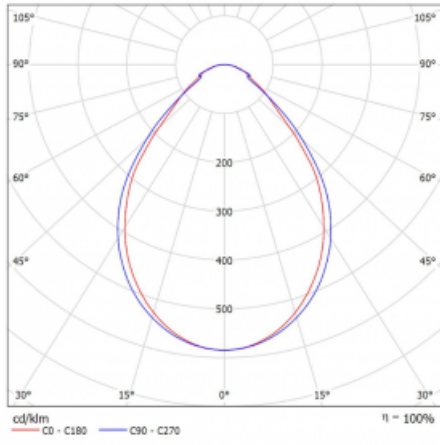

Curve

Luminaire power input 9.8 W ± 10 %

Connection of the luminaires DALI dimmable

Electrical voltage 220-240V

Frequency 50/60Hz

⊕ CE IP 40