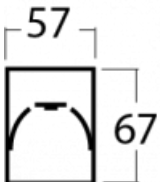

Technical drawing

Type of installation	Recessed, Surface, Wall mounted, Suspended, 3 circuit track

Light distribution	Direct

Luminaire shape	Linear

Colour of the luminaires	Silver

Material	Aluminium

Lifetime	L90/B50 50 000 hours

Warranty	5 years

Description of luminaires	Luminaire recessed/surface/wall mounted/suspended/3 circuit track

Dimensions	1122 mm × 57 mm × 67 mm

Weight	2.8 kg

Light source	LED MODUL

Type of optical system	Microprisma

Luminous flux*	2720 lm

Colour Temperature	4000 K cool white

Luminous efficacy	110 lm/W

MacAdam Light source	2

Colour rendering index	80

UGR max. X=4H Y=8H, ρ=70,50,20	22.1