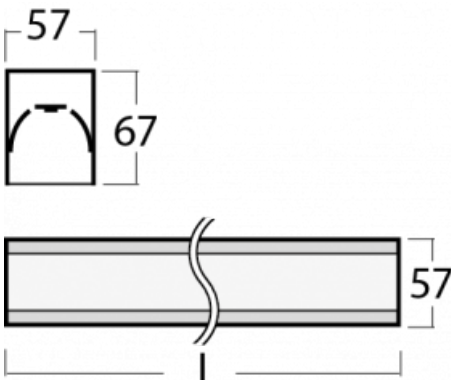

Luminaire

Lina60-S

04S-200I-20GGTD/830, B

EPD[®]

You will appreciate the L-Click system on the Lina60-S luminaire with a direct light distribution, which effectively saves you both time and money. How? The module simply clicks into the profile, so a lot of work is saved during assembly. This solution also prevents the direct touch of the LED technology and lengthens its operating life. The Lina60-S lighting system can be assembled creating endless lines and a big variety of shapes. In addition to great power output, the luminaire also has a great price. It will find its use in commercial, social and public spaces.

Technical drawing

Type of installation	Recessed, Surface, Wall mounted, Suspended, 3 circuit track
Light distribution	Direct
Luminaire shape	Linear
Colour of the luminaires	Black
Material	Aluminium
Lifetime	L90/B50 50 000 hours
Warranty	60 months
Description of luminaires	Luminaire recessed/surface/wall mounted/suspended/3 circuit track
Dimensions	1122 mm × 57 mm × 67 mm
Weight	2.8 kg
Light source	LED MODUL
Type of optical system	Microprisma
Luminous flux	2590 lm ± 10 %
Colour Temperature	3000 K warm white
Luminous efficacy	104 lm/W
MacAdam Light source	2
Colour rendering index	80
UGR max. X=4H Y=8H, ρ=70,50,20	21.9

00-00357, K
cable 5x0,75 6000mm

00-00363, K
cable 5x1,5 2000mm

00-00364, K
cable 5x1,5 4000mm

00-00365, K
cable 5x1,5 6000mm

00-00366, K
cable 7x0,75 2000mm

00-00367, K
cable 7x0,75 4000mm

00-00368, K
cable 7x0,75 6000mm