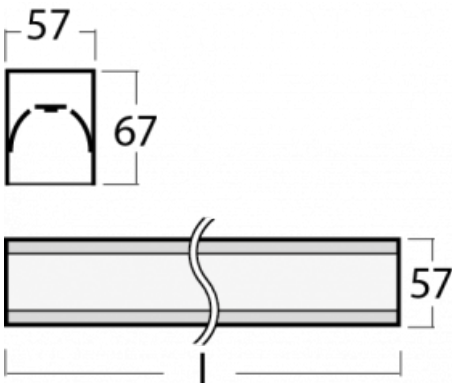

Luminaire

Lina60-S

04S-200I-20GGM/830, S

EPD®

You will appreciate the L-Click system on the Lina60-S luminaire with a direct light distribution, which effectively saves you both time and money. How? The module simply clicks into the profile, so a lot of work is saved during assembly. This solution also prevents the direct touch of the LED technology and lengthens its operating life. The Lina60-S lighting system can be assembled creating endless lines and a big variety of shapes. In addition to great power output, the luminaire also has a great price. It will find its use in commercial, social and public spaces.

Technical drawing

Type of installation	Recessed, Surface, Wall mounted, Suspended, 3 circuit track
Light distribution	Direct
Luminaire shape	Linear
Colour of the luminaires	Silver
Material	Aluminium
Lifetime	L90/B50 50 000 hours
Warranty	60 months
Description of luminaires	Luminaire recessed/surface/wall mounted/suspended/3 circuit track
Dimensions	1122 mm × 57 mm × 67 mm
Light source	LED MODUL
Type of optical system	Microprisma
Luminous flux	2590 lm ± 10 %
Colour Temperature	3000 K warm white
Luminous efficacy	104 lm/W
MacAdam Light source	2
Colour rendering index	80
UGR max. X=4H Y=8H, ρ=70,50,20	21.9

00-20700, S
2 pcs of wall fastening
Lipo/Lina

04-00200, N
straight connector

04-01200, F
Accessory for gear-tray
release

04-20101, S
2xend cap - metal, 5-
conductor terminal box,
grommet

04-20103, S
2xend cap - plastic, 5-
conductor terminal box,
grommet

04-20900, F
bracket for installation
of suspended type of
profile as recessed
trimless

04-21303, S
pendant profile for track
luminaires; l = 1122mm

04-21307, S
pendant profile for track
luminaires; l = 2242mm