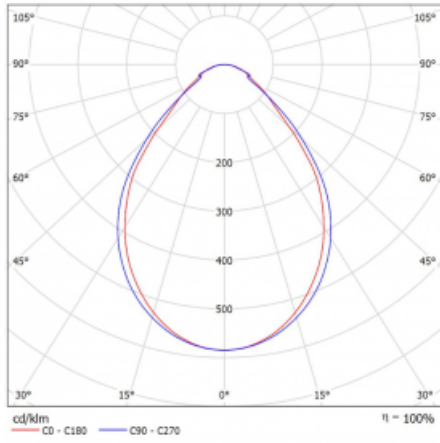

Luminaire

Lina60-S

04S-200I-20GGD/840, B

EPD®

You will appreciate the L-Click system on the Lina60-S luminaire with a direct light distribution, which effectively saves you both time and money. How? The module simply clicks into the profile, so a lot of work is saved during assembly. This solution also prevents the direct touch of the LED technology and lengthens its operating life. The Lina60-S lighting system can be assembled creating endless lines and a big variety of shapes. In addition to great power output, the luminaire also has a great price. It will find its use in commercial, social and public spaces.

Technical drawing

Type of installation	Recessed, Surface, Wall mounted, Suspended, 3 circuit track
Light distribution	Direct
Luminaire shape	Linear
Colour of the luminaires	Black
Material	Aluminium
Lifetime	L90/B50 50 000 hours
Warranty	5 years
Description of luminaires	Luminaire recessed/surface/wall mounted/suspended/3 circuit track
Dimensions	1122 mm × 57 mm × 67 mm
Weight	2.8 kg
Light source	LED MODUL
Type of optical system	Microprisma
Luminous flux*	2720 lm
Colour Temperature	4000 K cool white
Luminous efficacy	110 lm/W
MacAdam Light source	2
Colour rendering index	80
UGR max. X=4H Y=8H, ρ=70,50,20	22.1

Curve

Luminaire power input* 24.8 W

Connection of the luminaires DALI

Electrical voltage 220-240V

Frequency 50/60Hz

⊕ CE IP 40

*±10 %

Downloads