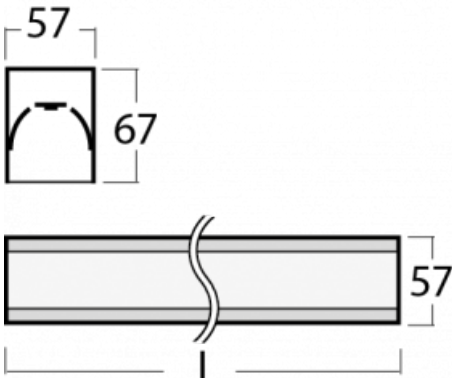

Luminaire

Lina60-S

04S-200I-20GGD/840, B

EPD®

You will appreciate the L-Click system on the Lina60-S luminaire with a direct light distribution, which effectively saves you both time and money. How? The module simply clicks into the profile, so a lot of work is saved during assembly. This solution also prevents the direct touch of the LED technology and lengthens its operating life. The Lina60-S lighting system can be assembled creating endless lines and a big variety of shapes. In addition to great power output, the luminaire also has a great price. It will find its use in commercial, social and public spaces.

Technical drawing

Type of installation	Recessed, Surface, Wall mounted, Suspended, 3 circuit track
Light distribution	Direct
Luminaire shape	Linear
Colour of the luminaires	Black
Material	Aluminium
Lifetime	L90/B50 50 000 hours
Warranty	5 years
Description of luminaires	Luminaire recessed/surface/wall mounted/suspended/3 circuit track
Dimensions	1122 mm × 57 mm × 67 mm
Weight	2.8 kg
Light source	LED MODUL
Type of optical system	Microprisma
Luminous flux*	2720 lm
Colour Temperature	4000 K cool white
Luminous efficacy	110 lm/W
MacAdam Light source	2
Colour rendering index	80
UGR max. X=4H Y=8H, ρ=70,50,20	22.1

Curve

Luminaire power input* 24.8 W

Connection of the luminaires DALI

Electrical voltage 220-240V

Frequency 50/60Hz

⊕ CE IP 40

*±10 %

Downloads

00-00356, K
cable 5x0,75 4000mm

00-00357, K
cable 5x0,75 6000mm

00-00363, K
cable 5x1,5 2000mm

00-00364, K
cable 5x1,5 4000mm

00-00365, K
cable 5x1,5 6000mm

00-00366, K
cable 7x0,75 2000mm

00-00367, K
cable 7x0,75 4000mm