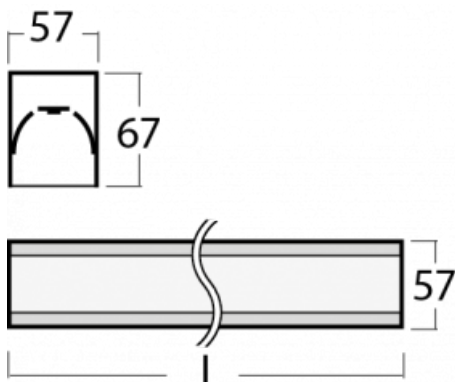

Luminaire

Lina60-S

04S-200I-20GEM/840, W

EPD®

You will appreciate the L-Click system on the Lina60-S luminaire with a direct light distribution, which effectively saves you both time and money. How? The module simply clicks into the profile, so a lot of work is saved during assembly. This solution also prevents the direct touch of the LED technology and lengthens its operating life. The Lina60-S lighting system can be assembled creating endless lines and a big variety of shapes. In addition to great power output, the luminaire also has a great price. It will find its use in commercial, social and public spaces.

Technical drawing

Type of installation	Recessed, Surface, Wall mounted, Suspended, 3 circuit track
Light distribution	Direct
Luminaire shape	Linear
Colour of the luminaires	White
Material	Aluminium
Lifetime	L90/B50 50 000 hours
Warranty	5 years
Description of luminaires	Luminaire recessed/surface/wall mounted/suspended/3 circuit track
Dimensions	1122 mm × 57 mm × 67 mm
Light source	LED MODUL
Type of optical system	Microprisma
Luminous flux*	940 lm
Colour Temperature	4000 K cool white
Luminous efficacy	121 lm/W
MacAdam Light source	2
Colour rendering index	80
UGR max. X=4H Y=8H, ρ=70,50,20	18,4

04-20900, F
bracket for installation
of suspended type of
profile as recessed
trimless

04-21303, W
pendant profile for track
luminaires; l = 1122mm

04-21307, W
pendant profile for track
luminaires; l = 2242mm