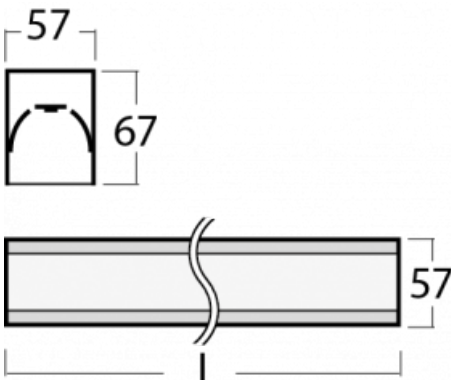

Luminaire

Lina60-S

04S-200I-20GEM/830, W

EPD®

You will appreciate the L-Click system on the Lina60-S luminaire with a direct light distribution, which effectively saves you both time and money. How? The module simply clicks into the profile, so a lot of work is saved during assembly. This solution also prevents the direct touch of the LED technology and lengthens its operating life. The Lina60-S lighting system can be assembled creating endless lines and a big variety of shapes. In addition to great power output, the luminaire also has a great price. It will find its use in commercial, social and public spaces.

Technical drawing

Type of installation	Recessed, Surface, Wall mounted, Suspended, 3 circuit track
Light distribution	Direct
Luminaire shape	Linear
Colour of the luminaires	White
Material	Aluminium
Lifetime	L90/B50 50 000 hours
Warranty	5 years
Description of luminaires	Luminaire recessed/surface/wall mounted/suspended/3 circuit track
Dimensions	1122 mm × 57 mm × 67 mm
Light source	LED MODUL
Type of optical system	Microprisma
Luminous flux*	900 lm
Colour Temperature	3000 K warm white
Luminous efficacy	115 lm/W
MacAdam Light source	2
Colour rendering index	80
UGR max. X=4H Y=8H, ρ=70,50,20	18.2

04-20900, F
bracket for installation
of suspended type of
profile as recessed
trimless

04-21303, W
pendant profile for track
luminaires; l = 1122mm

04-21307, W
pendant profile for track
luminaires; l = 2242mm