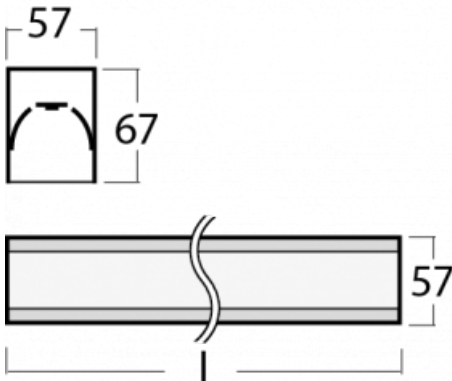

Luminaire

Lina60-S

04S-200I-20GEM/830, B

EPD®

You will appreciate the L-Click system on the Lina60-S luminaire with a direct light distribution, which effectively saves you both time and money. How? The module simply clicks into the profile, so a lot of work is saved during assembly. This solution also prevents the direct touch of the LED technology and lengthens its operating life. The Lina60-S lighting system can be assembled creating endless lines and a big variety of shapes. In addition to great power output, the luminaire also has a great price. It will find its use in commercial, social and public spaces.

Technical drawing

Type of installation	Recessed, Surface, Wall mounted, Suspended, 3 circuit track
Light distribution	Direct
Luminaire shape	Linear
Colour of the luminaires	Black
Material	Aluminium
Lifetime	L90/B50 50 000 hours
Warranty	5 years
Description of luminaires	Luminaire recessed/surface/wall mounted/suspended/3 circuit track
Dimensions	1122 mm × 57 mm × 67 mm
Light source	LED MODUL
Type of optical system	Microprisma
Luminous flux*	900 lm
Colour Temperature	3000 K warm white
Luminous efficacy	115 lm/W
MacAdam Light source	2
Colour rendering index	80
UGR max. X=4H Y=8H, ρ=70,50,20	18.2

04-20900, F
bracket for installation
of suspended type of
profile as recessed
trimless

04-21303, B
pendant profile for track
luminaires; l = 1122mm

04-21307, B
pendant profile for track
luminaires; l = 2242mm