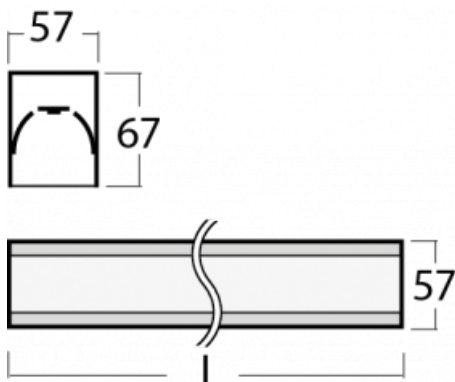

# Lina60-S

04S-200I-20GEE/840, W

EPD®

You will appreciate the L-Click system on the Lina60-S luminaire with a direct light distribution, which effectively saves you both time and money. How? The module simply clicks into the profile, so a lot of work is saved during assembly. This solution also prevents the direct touch of the LED technology and lengthens its operating life. The Lina60-S lighting system can be assembled creating endless lines and a big variety of shapes. In addition to great power output, the luminaire also has a great price. It will find its use in commercial, social and public spaces.

## Technical drawing

Type of installation	Recessed, Surface, Wall mounted, Suspended, 3 circuit track
Light distribution	Direct
Luminaire shape	Linear
Colour of the luminaires	White
Material	Aluminium
Lifetime	L90/B50 50 000 hours
Warranty	60 months
Description of luminaires	Luminaire recessed/surface/wall mounted/suspended/3 circuit track
Dimensions	1122 mm × 57 mm × 67 mm
Weight	2.8 kg
Light source	LED MODUL
Type of optical system	Microprisma
Luminous flux	940 lm ± 10 %
Colour Temperature	4000 K cool white
Luminous efficacy	121 lm/W
MacAdam Light source	2
Colour rendering index	80
UGR max. X=4H Y=8H, ρ=70,50,20	18,4