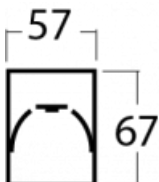

Technical drawing

Type of installation	Recessed, Surface, Wall mounted, Suspended, 3 circuit track

Light distribution	Direct

Luminaire shape	Linear

Colour of the luminaires	Black

Material	Aluminium

Lifetime	L90/B50 50 000 hours

Warranty	60 months

Description of luminaires	Luminaire recessed/surface/wall mounted/suspended/3 circuit track

Dimensions	1122 mm × 57 mm × 67 mm

Weight	2.8 kg

Light source	LED MODUL

Type of optical system	Microprisma

Luminous flux	940 lm ± 10 %

Colour Temperature	4000 K cool white

Luminous efficacy	121 lm/W

MacAdam Light source	2

Colour rendering index	80

UGR max. X=4H Y=8H, ρ=70,50,20	18,4