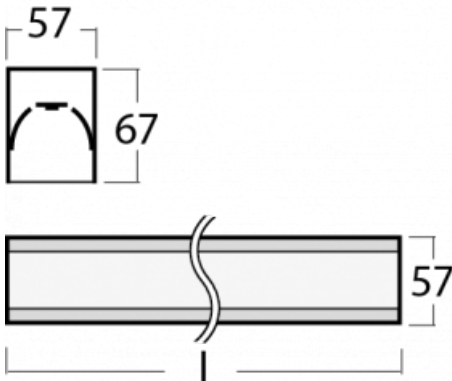

Luminaire

Lina60-S

04S-200I-20GEE/830, S

EPD®

You will appreciate the L-Click system on the Lina60-S luminaire with a direct light distribution, which effectively saves you both time and money. How? The module simply clicks into the profile, so a lot of work is saved during assembly. This solution also prevents the direct touch of the LED technology and lengthens its operating life. The Lina60-S lighting system can be assembled creating endless lines and a big variety of shapes. In addition to great power output, the luminaire also has a great price. It will find its use in commercial, social and public spaces.

Technical drawing

Type of installation	Recessed, Surface, Wall mounted, Suspended, 3 circuit track
----------------------	---

Light distribution	Direct
--------------------	--------

Luminaire shape	Linear
-----------------	--------

Description of luminaires	Luminaire recessed/surface/wall mounted/suspended/3 circuit track
---------------------------	---

Dimensions	1122 mm × 57 mm × 67 mm
------------	-------------------------

Weight	2.8 kg
--------	--------

04-21303, S
pendant profile for track
luminaires; l = 1122mm

04-21307, S
pendant profile for track
luminaires; l = 2242mm