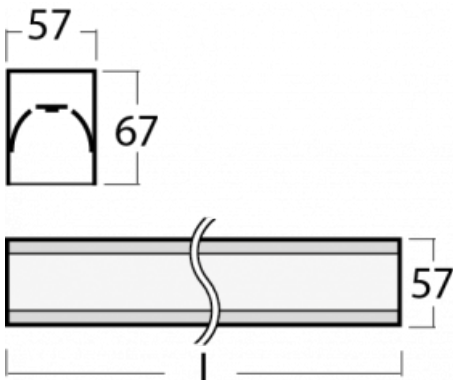

# Lina60-S

04S-200I-20GEE/830, S

EPD®

You will appreciate the L-Click system on the Lina60-S luminaire with a direct light distribution, which effectively saves you both time and money. How? The module simply clicks into the profile, so a lot of work is saved during assembly. This solution also prevents the direct touch of the LED technology and lengthens its operating life. The Lina60-S lighting system can be assembled creating endless lines and a big variety of shapes. In addition to great power output, the luminaire also has a great price. It will find its use in commercial, social and public spaces.

## Technical drawing

Type of installation	Recessed, Surface, Wall mounted, Suspended, 3 circuit track
----------------------	---

Light distribution	Direct
--------------------	--------

Luminaire shape	Linear
-----------------	--------

Description of luminaires	Luminaire recessed/surface/wall mounted/suspended/3 circuit track
---------------------------	---

Dimensions	1122 mm × 57 mm × 67 mm
------------	-------------------------

Weight	2.8 kg
--------	--------