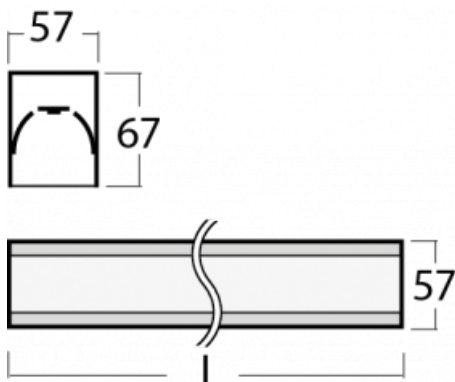

Luminaire

Lina60-S

04S-200I-20GED/840, S

EPD®

You will appreciate the L-Click system on the Lina60-S luminaire with a direct light distribution, which effectively saves you both time and money. How? The module simply clicks into the profile, so a lot of work is saved during assembly. This solution also prevents the direct touch of the LED technology and lengthens its operating life. The Lina60-S lighting system can be assembled creating endless lines and a big variety of shapes. In addition to great power output, the luminaire also has a great price. It will find its use in commercial, social and public spaces.

Technical drawing

Type of installation	Recessed, Surface, Wall mounted, Suspended, 3 circuit track
Light distribution	Direct
Luminaire shape	Linear
Colour of the luminaires	Silver
Material	Aluminium
Lifetime	L90/B50 50 000 hours
Warranty	60 months
Description of luminaires	Luminaire recessed/surface/wall mounted/suspended/3 circuit track
Dimensions	1122 mm × 57 mm × 67 mm
Weight	2.8 kg
Light source	LED MODUL
Type of optical system	Microprisma
Luminous flux	940 lm ± 10 %
Colour Temperature	4000 K cool white
Luminous efficacy	121 lm/W
MacAdam Light source	2
Colour rendering index	80
UGR max. X=4H Y=8H, ρ=70,50,20	18,4

00-00357, K
cable 5x0,75 6000mm

00-00363, K
cable 5x1,5 2000mm

00-00364, K
cable 5x1,5 4000mm

00-00365, K
cable 5x1,5 6000mm

00-00366, K
cable 7x0,75 2000mm

00-00367, K
cable 7x0,75 4000mm

00-00368, K
cable 7x0,75 6000mm