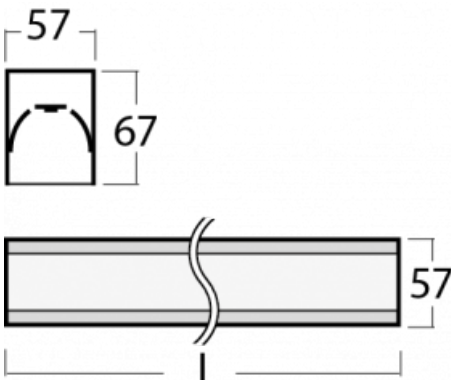

Luminaire

Lina60-S

04S-200I-20GED/840, S

EPD®

You will appreciate the L-Click system on the Lina60-S luminaire with a direct light distribution, which effectively saves you both time and money. How? The module simply clicks into the profile, so a lot of work is saved during assembly. This solution also prevents the direct touch of the LED technology and lengthens its operating life. The Lina60-S lighting system can be assembled creating endless lines and a big variety of shapes. In addition to great power output, the luminaire also has a great price. It will find its use in commercial, social and public spaces.

Technical drawing

Type of installation	Recessed, Surface, Wall mounted, Suspended, 3 circuit track
----------------------	---

Light distribution	Direct
--------------------	--------

Luminaire shape	Linear
-----------------	--------

Description of luminaires	Luminaire recessed/surface/wall mounted/suspended/3 circuit track
---------------------------	---

Dimensions	1122 mm × 57 mm × 67 mm
------------	-------------------------

Weight	2.8 kg
--------	--------