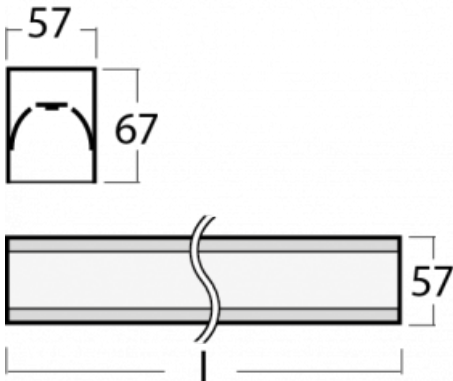

Luminaire

Lina60-S

04S-200I-15GGD/840, W

EPD®

You will appreciate the L-Click system on the Lina60-S luminaire with a direct light distribution, which effectively saves you both time and money. How? The module simply clicks into the profile, so a lot of work is saved during assembly. This solution also prevents the direct touch of the LED technology and lengthens its operating life. The Lina60-S lighting system can be assembled creating endless lines and a big variety of shapes. In addition to great power output, the luminaire also has a great price. It will find its use in commercial, social and public spaces.

Technical drawing

Type of installation	Recessed, Surface, Wall mounted, Suspended, 3 circuit track
----------------------	---

Light distribution	Direct
--------------------	--------

Luminaire shape	Linear
-----------------	--------

Description of luminaires	Luminaire recessed/surface/wall mounted/suspended/3 circuit track
---------------------------	---

Dimensions	842 mm × 57 mm × 67 mm
------------	------------------------

Weight	2.3 kg
--------	--------