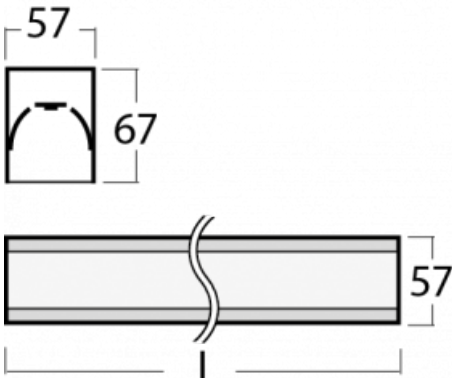

Luminaire

Lina60-S

04S-200I-15GEE/840, S

EPD®

You will appreciate the L-Click system on the Lina60-S luminaire with a direct light distribution, which effectively saves you both time and money. How? The module simply clicks into the profile, so a lot of work is saved during assembly. This solution also prevents the direct touch of the LED technology and lengthens its operating life. The Lina60-S lighting system can be assembled creating endless lines and a big variety of shapes. In addition to great power output, the luminaire also has a great price. It will find its use in commercial, social and public spaces.

Technical drawing

Type of installation	Recessed, Surface, Wall mounted, Suspended, 3 circuit track
Light distribution	Direct
Luminaire shape	Linear
Colour of the luminaires	Silver
Material	Aluminium
Lifetime	L90/B50 50 000 hours
Warranty	60 months
Description of luminaires	Luminaire recessed/surface/wall mounted/suspended/3 circuit track
Dimensions	842 mm × 57 mm × 67 mm
Light source	LED MODUL
Type of optical system	Microprisma
Luminous flux	710 lm ± 10 %
Colour Temperature	4000 K cool white
Luminous efficacy	120 lm/W
MacAdam Light source	2
Colour rendering index	80
UGR max. X=4H Y=8H, ρ=70,50,20	18,4

04-21303, S
pendant profile for track
luminaires; l = 1122mm

04-21307, S
pendant profile for track
luminaires; l = 2242mm