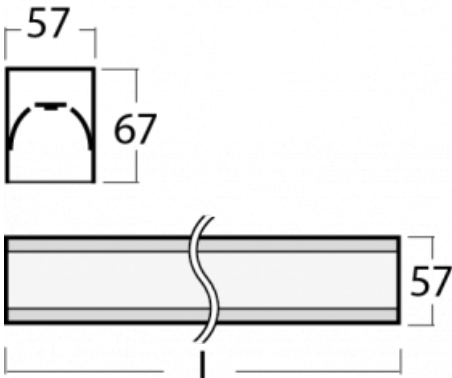

Luminaire

Lina60-S

04S-200I-15GEE/830, S

EPD®

You will appreciate the L-Click system on the Lina60-S luminaire with a direct light distribution, which effectively saves you both time and money. How? The module simply clicks into the profile, so a lot of work is saved during assembly. This solution also prevents the direct touch of the LED technology and lengthens its operating life. The Lina60-S lighting system can be assembled creating endless lines and a big variety of shapes. In addition to great power output, the luminaire also has a great price. It will find its use in commercial, social and public spaces.

Technical drawing

Type of installation	Recessed, Surface, Wall mounted, Suspended, 3 circuit track
----------------------	-------------------------------------------------------------

Light distribution	Direct
--------------------	--------

Dimensions	842 mm × 57 mm × 67 mm
------------	------------------------

Weight	2.2 kg
--------	--------

Light source	LED MODUL
--------------	-----------

Type of optical system	Microprisma
------------------------	-------------