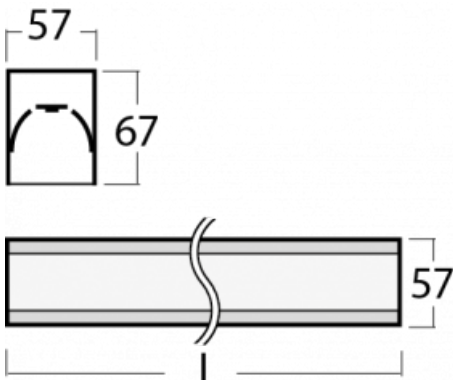

# Lina60-S

04S-200I-15GEE/830, B

EPD®

You will appreciate the L-Click system on the Lina60-S luminaire with a direct light distribution, which effectively saves you both time and money. How? The module simply clicks into the profile, so a lot of work is saved during assembly. This solution also prevents the direct touch of the LED technology and lengthens its operating life. The Lina60-S lighting system can be assembled creating endless lines and a big variety of shapes. In addition to great power output, the luminaire also has a great price. It will find its use in commercial, social and public spaces.

## Technical drawing

Type of installation	Recessed, Surface, Wall mounted, Suspended, 3 circuit track
----------------------	---

Light distribution	Direct
--------------------	--------

Luminaire shape	Linear
-----------------	--------

Description of luminaires	Luminaire recessed/surface/wall mounted/suspended/3 circuit track
---------------------------	---

Dimensions	842 mm × 57 mm × 67 mm
------------	------------------------

Weight	2.2 kg
--------	--------