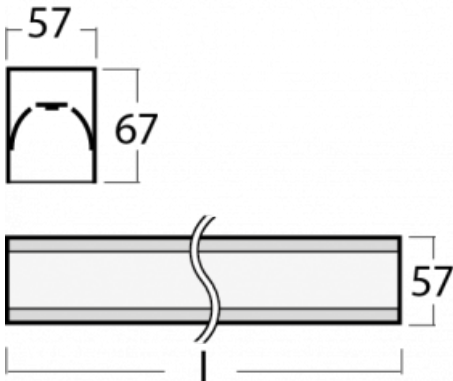

Luminaire

Lina60-S

04S-200I-15GEE/830, B

EPD®

You will appreciate the L-Click system on the Lina60-S luminaire with a direct light distribution, which effectively saves you both time and money. How? The module simply clicks into the profile, so a lot of work is saved during assembly. This solution also prevents the direct touch of the LED technology and lengthens its operating life. The Lina60-S lighting system can be assembled creating endless lines and a big variety of shapes. In addition to great power output, the luminaire also has a great price. It will find its use in commercial, social and public spaces.

Technical drawing

Type of installation	Recessed, Surface, Wall mounted, Suspended, 3 circuit track
----------------------	---

Light distribution	Direct
--------------------	--------

Luminaire shape	Linear
-----------------	--------

Description of luminaires	Luminaire recessed/surface/wall mounted/suspended/3 circuit track
---------------------------	---

Dimensions	842 mm × 57 mm × 67 mm
------------	------------------------

Weight	2.2 kg
--------	--------

04-21303, B
pendant profile for track
luminaires; l = 1122mm

04-21307, B
pendant profile for track
luminaires; l = 2242mm