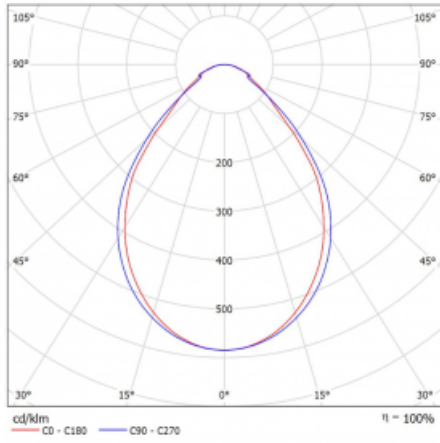

Curve

Luminaire power input 5.9 W ± 10 %

Connection of the luminaires DALI dimmable

Electrical voltage 220-240V

Frequency 50/60Hz

⊕ CE IP 40