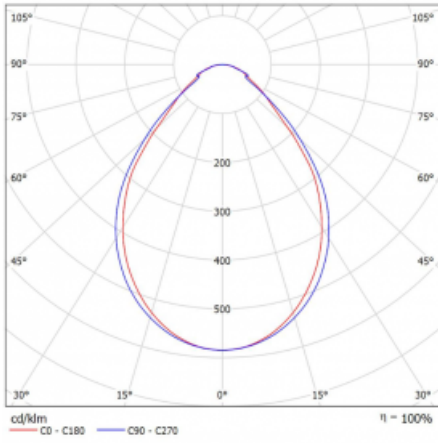

Curve

Luminaire power input 12.4 W ± 10 %

Connection of the luminaires Electronic ballast non-dimmable

Electrical voltage 220-240V

Frequency 50/60Hz

⊕ CE IP 40