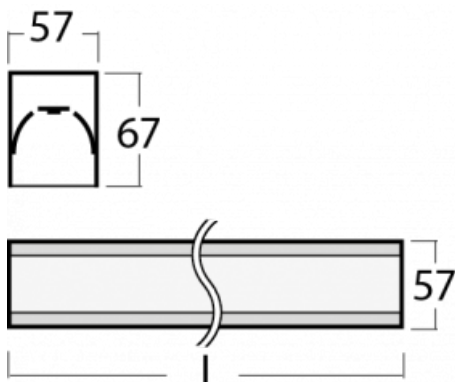

# Lina60-S

04S-200I-10GEE/830, W

EPD®

You will appreciate the L-Click system on the Lina60-S luminaire with a direct light distribution, which effectively saves you both time and money. How? The module simply clicks into the profile, so a lot of work is saved during assembly. This solution also prevents the direct touch of the LED technology and lengthens its operating life. The Lina60-S lighting system can be assembled creating endless lines and a big variety of shapes. In addition to great power output, the luminaire also has a great price. It will find its use in commercial, social and public spaces.

## Technical drawing

Type of installation	Recessed, Surface, Wall mounted, Suspended, 3 circuit track
Light distribution	Direct
Luminaire shape	Linear
Colour of the luminaires	White
Material	Aluminium
Lifetime	L90/B50 50 000 hours
Warranty	5 years
Description of luminaires	Luminaire recessed/surface/wall mounted/suspended/3 circuit track
Dimensions	561 mm × 57 mm × 67 mm
Weight	1.7 kg
Light source	LED MODUL
Type of optical system	Microprisma
Luminous flux*	450 lm
Colour Temperature	3000 K warm white
Luminous efficacy	115 lm/W
MacAdam Light source	2
Colour rendering index	80
UGR max. X=4H Y=8H, ρ=70,50,20	18.2