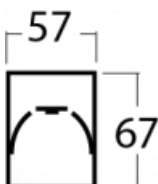

Technical drawing

Type of installation	Recessed, Surface, Wall mounted, Suspended, 3 circuit track
Light distribution	Direct
Luminaire shape	Linear
Colour of the luminaires	Silver
Material	Aluminium
Lifetime	L90/B50 50 000 hours
Warranty	60 months
Description of luminaires	Luminaire recessed/surface/wall mounted/suspended/3 circuit track
Dimensions	561 mm × 57 mm × 67 mm
Weight	1.7 kg
Light source	LED MODUL
Type of optical system	Microprisma
Luminous flux	450 lm ± 10 %
Colour Temperature	3000 K warm white
Luminous efficacy	115 lm/W
MacAdam Light source	2
Colour rendering index	80
UGR max. X=4H Y=8H, ρ=70,50,20	18.2