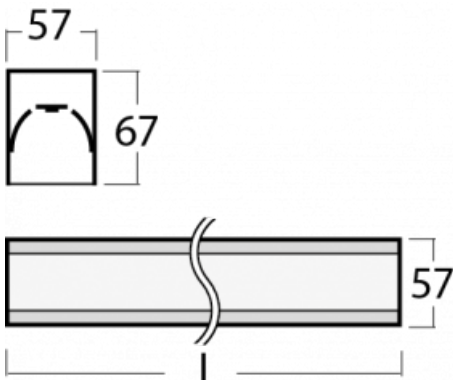

Luminaire

Lina60-S

04S-200I-10GED/840, S

EPD®

You will appreciate the L-Click system on the Lina60-S luminaire with a direct light distribution, which effectively saves you both time and money. How? The module simply clicks into the profile, so a lot of work is saved during assembly. This solution also prevents the direct touch of the LED technology and lengthens its operating life. The Lina60-S lighting system can be assembled creating endless lines and a big variety of shapes. In addition to great power output, the luminaire also has a great price. It will find its use in commercial, social and public spaces.

Technical drawing

Type of installation	Recessed, Surface, Wall mounted, Suspended, 3 circuit track
----------------------	---

Light distribution	Direct
--------------------	--------

Luminaire shape	Linear
-----------------	--------

Description of luminaires	Luminaire recessed/surface/wall mounted/suspended/3 circuit track
---------------------------	---

Dimensions	561 mm × 57 mm × 67 mm
------------	------------------------

Light source	LED MODUL
--------------	-----------