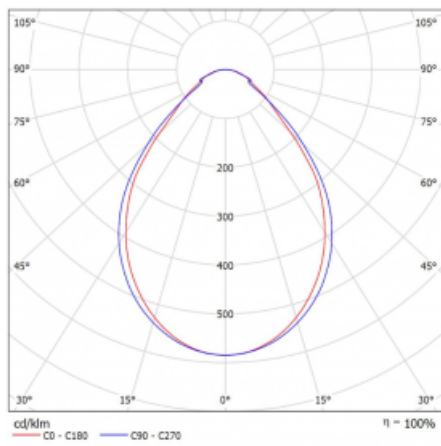

Luminaire

Lina60-S

04S-200I-10GED/830, S

EPD®

You will appreciate the L-Click system on the Lina60-S luminaire with a direct light distribution, which effectively saves you both time and money. How? The module simply clicks into the profile, so a lot of work is saved during assembly. This solution also prevents the direct touch of the LED technology and lengthens its operating life. The Lina60-S lighting system can be assembled creating endless lines and a big variety of shapes. In addition to great power output, the luminaire also has a great price. It will find its use in commercial, social and public spaces.

Technical drawing

Type of installation	Recessed, Surface, Wall mounted, Suspended, 3 circuit track
Light distribution	Direct
Luminaire shape	Linear
Colour of the luminaires	Silver
Material	Aluminium
Lifetime	L90/B50 50 000 hours
Warranty	5 years
Description of luminaires	Luminaire recessed/surface/wall mounted/suspended/3 circuit track
Dimensions	561 mm × 57 mm × 67 mm
Light source	LED MODUL
Type of optical system	Microprisma
Luminous flux*	450 lm
Colour Temperature	3000 K warm white
Luminous efficacy	115 lm/W
MacAdam Light source	2
Colour rendering index	80
UGR max. X=4H Y=8H, ρ=70,50,20	18.2

Curve

Luminaire power input* 3.9 W

Connection of the luminaires DALI

Electrical voltage 220-240V

Frequency 50/60Hz

⊕ CE IP 40

*±10 %

Downloads