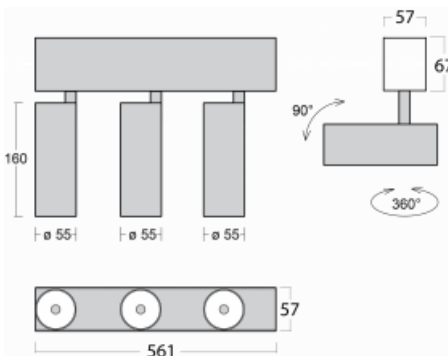

Luminaire

Lina60-S

04S-200F-30GGE/940, B

EPD®

You will appreciate the L-Click system on the Lina60-S luminaire with a direct light distribution, which effectively saves you both time and money. How? The module simply clicks into the profile, so a lot of work is saved during assembly. This solution also prevents the direct touch of the LED technology and lengthens its operating life. The Lina60-S lighting system can be assembled creating endless lines and a big variety of shapes. In addition to great power output, the luminaire also has a great price. It will find its use in commercial, social and public spaces.

Technical drawing

Type of installation	Recessed, Surface, Wall mounted, Suspended
Light distribution	Direct
Luminaire shape	Linear
Colour of the luminaires	Black
Material	Aluminium
Lifetime	L80/B20 50 000 hours
Warranty	60 months
Description of luminaires	Luminaire recessed/surface/wall mounted/suspended
Dimensions	561 mm × 57 mm × 67 mm
Light source	LED MODUL
Type of optical system	Reflector
Luminous flux	1750 lm ± 10 %
Colour Temperature	4000 K cool white
Luminous efficacy	88 lm/W
MacAdam Light source	3
Colour rendering index	90
Beam angle	45°
UGR max. X=4H Y=8H, $\rho=70,50,20$	22.8