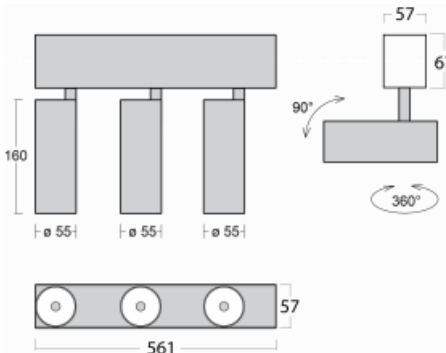

# Lina60-S

04S-200F-30GGE/930, W

**EPD<sup>®</sup>**

You will appreciate the L-Click system on the Lina60-S luminaire with a direct light distribution, which effectively saves you both time and money. How? The module simply clicks into the profile, so a lot of work is saved during assembly. This solution also prevents the direct touch of the LED technology and lengthens its operating life. The Lina60-S lighting system can be assembled creating endless lines and a big variety of shapes. In addition to great power output, the luminaire also has a great price. It will find its use in commercial, social and public spaces.

**Technical drawing**

Type of installation	Recessed, Surface, Wall mounted, Suspended
Light distribution	Direct
Luminaire shape	Linear
Colour of the luminaires	White
Material	Aluminium
Lifetime	L80/B20 50 000 hours
Warranty	5 years
Description of luminaires	Luminaire recessed/surface/wall mounted/suspended
Dimensions	561 mm × 57 mm × 67 mm
Light source	LED MODUL