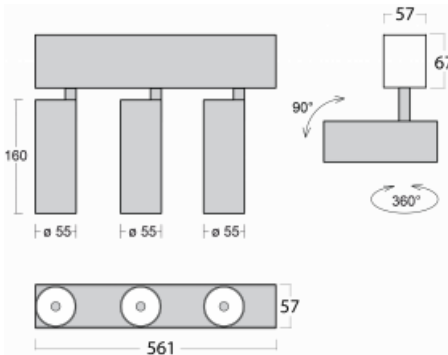

# Lina60-S

04S-200F-30GGE/930, S

**EPD<sup>®</sup>**

You will appreciate the L-Click system on the Lina60-S luminaire with a direct light distribution, which effectively saves you both time and money. How? The module simply clicks into the profile, so a lot of work is saved during assembly. This solution also prevents the direct touch of the LED technology and lengthens its operating life. The Lina60-S lighting system can be assembled creating endless lines and a big variety of shapes. In addition to great power output, the luminaire also has a great price. It will find its use in commercial, social and public spaces.

**Technical drawing**

Type of installation	Recessed, Surface, Wall mounted, Suspended
Light distribution	Direct
Luminaire shape	Linear
Colour of the luminaires	Silver
Material	Aluminium
Lifetime	L80/B20 50 000 hours
Warranty	5 years
Description of luminaires	Luminaire recessed/surface/wall mounted/suspended
Dimensions	561 mm × 57 mm × 67 mm
Light source	LED MODUL