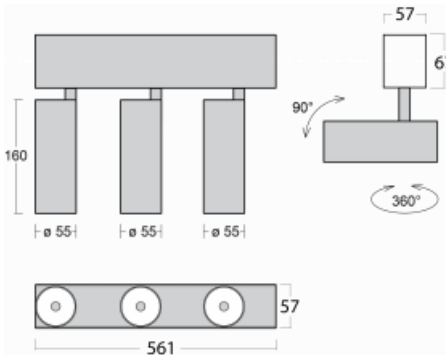

Luminaire

Lina60-S

04S-200F-30GGE/930, B

EPD®

You will appreciate the L-Click system on the Lina60-S luminaire with a direct light distribution, which effectively saves you both time and money. How? The module simply clicks into the profile, so a lot of work is saved during assembly. This solution also prevents the direct touch of the LED technology and lengthens its operating life. The Lina60-S lighting system can be assembled creating endless lines and a big variety of shapes. In addition to great power output, the luminaire also has a great price. It will find its use in commercial, social and public spaces.

Technical drawing

Type of installation	Recessed, Surface, Wall mounted, Suspended
Light distribution	Direct
Luminaire shape	Linear
Colour of the luminaires	Black
Material	Aluminium
Lifetime	L80/B20 50 000 hours
Warranty	5 years
Description of luminaires	Luminaire recessed/surface/wall mounted/suspended
Dimensions	561 mm × 57 mm × 67 mm
Light source	LED MODUL