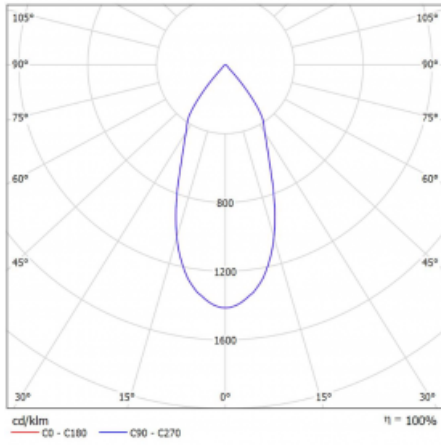

Curve

Luminaire power input 60 W $\pm$ 10 %

Connection of the luminaires DALI dimmable

Electrical voltage 220-240V

Frequency 50/60Hz

⊕ CE IP 20