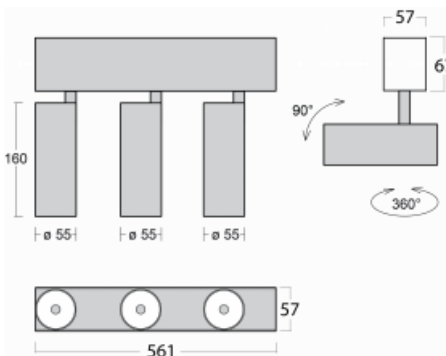

Luminaire

Lina60-S

04S-200F-30GGD/940, S

EPD®

You will appreciate the L-Click system on the Lina60-S luminaire with a direct light distribution, which effectively saves you both time and money. How? The module simply clicks into the profile, so a lot of work is saved during assembly. This solution also prevents the direct touch of the LED technology and lengthens its operating life. The Lina60-S lighting system can be assembled creating endless lines and a big variety of shapes. In addition to great power output, the luminaire also has a great price. It will find its use in commercial, social and public spaces.

Technical drawing

Type of installation	Recessed, Surface, Wall mounted, Suspended
Light distribution	Direct
Luminaire shape	Linear
Colour of the luminaires	Silver
Material	Aluminium
Lifetime	L80/B20 50 000 hours
Warranty	60 months
Description of luminaires	Luminaire recessed/surface/wall mounted/suspended
Dimensions	561 mm × 57 mm × 67 mm
Light source	LED MODUL
Type of optical system	Reflector
Luminous flux	1750 lm ± 10 %
Colour Temperature	4000 K cool white
Luminous efficacy	88 lm/W
MacAdam Light source	3
Colour rendering index	90
Beam angle	45°
UGR max. X=4H Y=8H, $\rho=70,50,20$	22.8