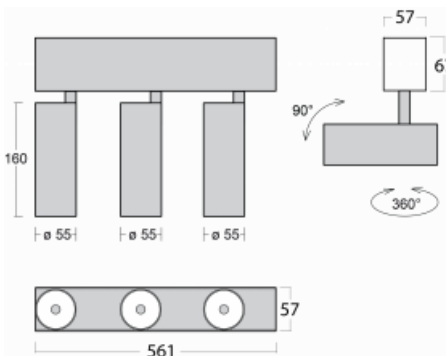

Luminaire

Lina60-S

04S-200F-30GGD/930, W

EPD®

You will appreciate the L-Click system on the Lina60-S luminaire with a direct light distribution, which effectively saves you both time and money. How? The module simply clicks into the profile, so a lot of work is saved during assembly. This solution also prevents the direct touch of the LED technology and lengthens its operating life. The Lina60-S lighting system can be assembled creating endless lines and a big variety of shapes. In addition to great power output, the luminaire also has a great price. It will find its use in commercial, social and public spaces.

Technical drawing

Type of installation	Recessed, Surface, Wall mounted, Suspended
Light distribution	Direct
Luminaire shape	Linear
Colour of the luminaires	White
Material	Aluminium
Lifetime	L80/B20 50 000 hours
Warranty	5 years
Description of luminaires	Luminaire recessed/surface/wall mounted/suspended
Dimensions	561 mm × 57 mm × 67 mm
Light source	LED MODUL