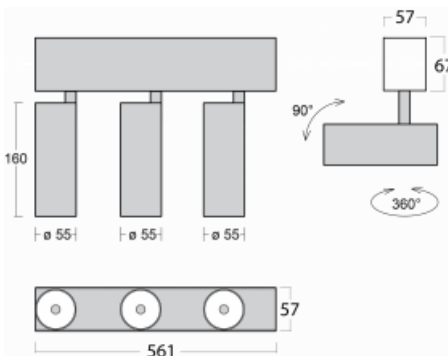

Luminaire

Lina60-S

04S-200F-30GGD/930, W

EPD®

You will appreciate the L-Click system on the Lina60-S luminaire with a direct light distribution, which effectively saves you both time and money. How? The module simply clicks into the profile, so a lot of work is saved during assembly. This solution also prevents the direct touch of the LED technology and lengthens its operating life. The Lina60-S lighting system can be assembled creating endless lines and a big variety of shapes. In addition to great power output, the luminaire also has a great price. It will find its use in commercial, social and public spaces.

Technical drawing

Type of installation	Recessed, Surface, Wall mounted, Suspended
Light distribution	Direct
Luminaire shape	Linear
Colour of the luminaires	White
Material	Aluminium
Lifetime	L80/B20 50 000 hours
Warranty	5 years
Description of luminaires	Luminaire recessed/surface/wall mounted/suspended
Dimensions	561 mm × 57 mm × 67 mm
Light source	LED MODUL