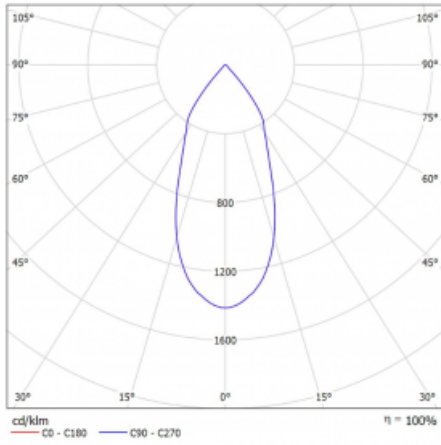

Curve

Luminaire power input* 60 W

Connection of the luminaires DALI

Electrical voltage 220-240V

Frequency 50/60Hz

⊕ CE IP 20

*±10 %