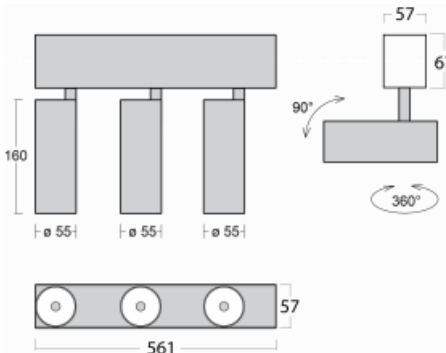

# Lina60-S

04S-200F-30GGD/930, S

**EPD<sup>®</sup>**

You will appreciate the L-Click system on the Lina60-S luminaire with a direct light distribution, which effectively saves you both time and money. How? The module simply clicks into the profile, so a lot of work is saved during assembly. This solution also prevents the direct touch of the LED technology and lengthens its operating life. The Lina60-S lighting system can be assembled creating endless lines and a big variety of shapes. In addition to great power output, the luminaire also has a great price. It will find its use in commercial, social and public spaces.

**Technical drawing**

Type of installation	Recessed, Surface, Wall mounted, Suspended
Light distribution	Direct
Luminaire shape	Linear
Colour of the luminaires	Silver
Material	Aluminium
Lifetime	L80/B20 50 000 hours
Warranty	60 months
Description of luminaires	Luminaire recessed/surface/wall mounted/suspended
Dimensions	561 mm × 57 mm × 67 mm
Light source	LED MODUL