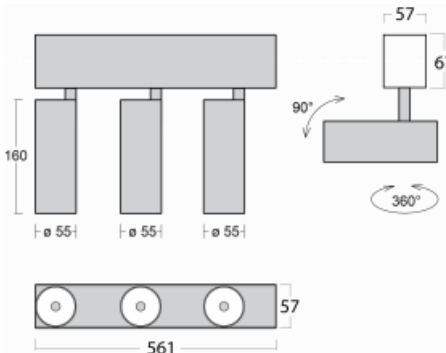

Luminaire

Lina60-S

04S-200F-30GGD/930, B

EPD®

You will appreciate the L-Click system on the Lina60-S luminaire with a direct light distribution, which effectively saves you both time and money. How? The module simply clicks into the profile, so a lot of work is saved during assembly. This solution also prevents the direct touch of the LED technology and lengthens its operating life. The Lina60-S lighting system can be assembled creating endless lines and a big variety of shapes. In addition to great power output, the luminaire also has a great price. It will find its use in commercial, social and public spaces.

Technical drawing

Type of installation	Recessed, Surface, Wall mounted, Suspended
Light distribution	Direct
Luminaire shape	Linear
Colour of the luminaires	Black
Material	Aluminium
Lifetime	L80/B20 50 000 hours
Warranty	5 years
Description of luminaires	Luminaire recessed/surface/wall mounted/suspended
Dimensions	561 mm × 57 mm × 67 mm
Light source	LED MODUL