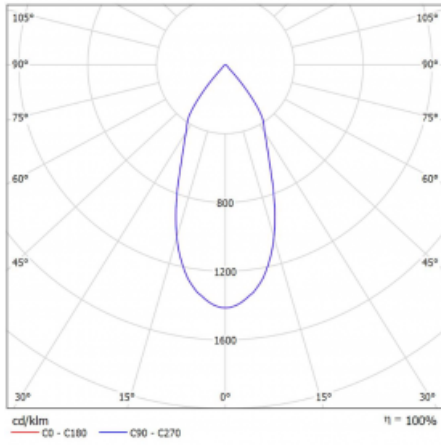

Curve

Luminaire power input 40.8 W ± 10 %

Connection of the luminaires Electronic ballast non-dimmable

Electrical voltage 220-240V

Frequency 50/60Hz

⊕ CE IP 20