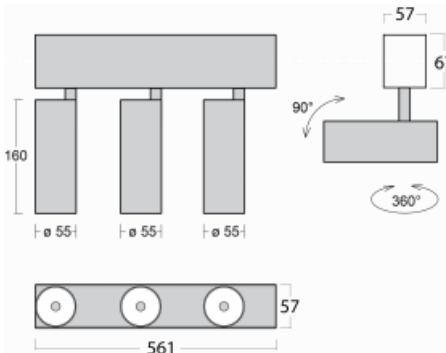

Luminaire

Lina60-S

04S-200F-30GDE/940, W

EPD®

You will appreciate the L-Click system on the Lina60-S luminaire with a direct light distribution, which effectively saves you both time and money. How? The module simply clicks into the profile, so a lot of work is saved during assembly. This solution also prevents the direct touch of the LED technology and lengthens its operating life. The Lina60-S lighting system can be assembled creating endless lines and a big variety of shapes. In addition to great power output, the luminaire also has a great price. It will find its use in commercial, social and public spaces.

Technical drawing

Type of installation	Recessed, Surface, Wall mounted, Suspended
Light distribution	Direct
Luminaire shape	Linear
Colour of the luminaires	White
Material	Aluminium
Lifetime	L80/B20 50 000 hours
Warranty	60 months
Description of luminaires	Luminaire recessed/surface/wall mounted/suspended
Dimensions	561 mm × 57 mm × 67 mm
Light source	LED MODUL