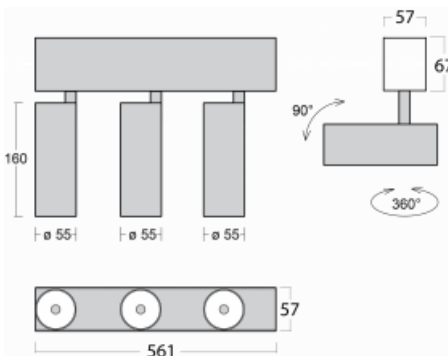

Luminaire

Lina60-S

04S-200F-30GDE/940, W

EPD[®]

You will appreciate the L-Click system on the Lina60-S luminaire with a direct light distribution, which effectively saves you both time and money. How? The module simply clicks into the profile, so a lot of work is saved during assembly. This solution also prevents the direct touch of the LED technology and lengthens its operating life. The Lina60-S lighting system can be assembled creating endless lines and a big variety of shapes. In addition to great power output, the luminaire also has a great price. It will find its use in commercial, social and public spaces.

Technical drawing

Type of installation	Recessed, Surface, Wall mounted, Suspended
Light distribution	Direct
Luminaire shape	Linear
Colour of the luminaires	White
Material	Aluminium
Lifetime	L80/B20 50 000 hours
Warranty	5 years
Description of luminaires	Luminaire recessed/surface/wall mounted/suspended
Dimensions	561 mm × 57 mm × 67 mm
Light source	LED MODUL