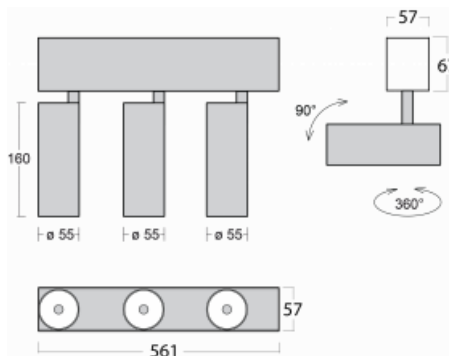

Luminaire

Lina60-S

04S-200F-30GDE/940, S

EPD®

You will appreciate the L-Click system on the Lina60-S luminaire with a direct light distribution, which effectively saves you both time and money. How? The module simply clicks into the profile, so a lot of work is saved during assembly. This solution also prevents the direct touch of the LED technology and lengthens its operating life. The Lina60-S lighting system can be assembled creating endless lines and a big variety of shapes. In addition to great power output, the luminaire also has a great price. It will find its use in commercial, social and public spaces.

Technical drawing

Type of installation	Recessed, Surface, Wall mounted, Suspended
Light distribution	Direct
Luminaire shape	Linear
Colour of the luminaires	Silver
Material	Aluminium
Lifetime	L80/B20 50 000 hours
Warranty	60 months
Description of luminaires	Luminaire recessed/surface/wall mounted/suspended
Dimensions	561 mm × 57 mm × 67 mm
Light source	LED MODUL