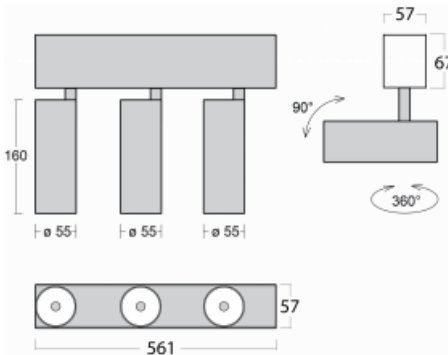

Luminaire

Lina60-S

04S-200F-30GDE/940, B

EPD[®]

You will appreciate the L-Click system on the Lina60-S luminaire with a direct light distribution, which effectively saves you both time and money. How? The module simply clicks into the profile, so a lot of work is saved during assembly. This solution also prevents the direct touch of the LED technology and lengthens its operating life. The Lina60-S lighting system can be assembled creating endless lines and a big variety of shapes. In addition to great power output, the luminaire also has a great price. It will find its use in commercial, social and public spaces.

Technical drawing

| | |
|---------------------------|---|
| Type of installation | Recessed, Surface, Wall mounted, Suspended |
| Light distribution | Direct |
| Luminaire shape | Linear |
| Colour of the luminaires | Black |
| Material | Aluminium |
| Lifetime | L80/B20 50 000 hours |
| Warranty | 60 months |
| Description of luminaires | Luminaire recessed/surface/wall mounted/suspended |
| Dimensions | 561 mm × 57 mm × 67 mm |
| Light source | LED MODUL |

| | |
|--|-------------------|
| Type of optical system | Reflector |
| Luminous flux | 1250 lm ± 10 % |
| Colour Temperature | 4000 K cool white |
| Luminous efficacy | 92 lm/W |
| MacAdam Light source | 3 |
| Colour rendering index | 90 |
| Beam angle | 45° |
| UGR max. X=4H Y=8H, $\rho=70,50,20$ | 21.7 |