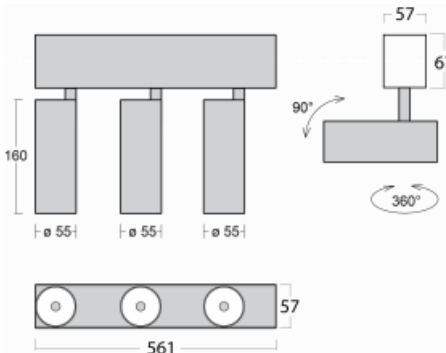

Luminaire

Lina60-S

04S-200F-30GDE/940, B

EPD[®]

You will appreciate the L-Click system on the Lina60-S luminaire with a direct light distribution, which effectively saves you both time and money. How? The module simply clicks into the profile, so a lot of work is saved during assembly. This solution also prevents the direct touch of the LED technology and lengthens its operating life. The Lina60-S lighting system can be assembled creating endless lines and a big variety of shapes. In addition to great power output, the luminaire also has a great price. It will find its use in commercial, social and public spaces.

Technical drawing

Type of installation	Recessed, Surface, Wall mounted, Suspended
Light distribution	Direct
Luminaire shape	Linear
Colour of the luminaires	Black
Material	Aluminium
Lifetime	L80/B20 50 000 hours
Warranty	5 years
Description of luminaires	Luminaire recessed/surface/wall mounted/suspended
Dimensions	561 mm × 57 mm × 67 mm
Light source	LED MODUL
Type of optical system	Reflector
Luminous flux*	1250 lm
Colour Temperature	4000 K cool white
Luminous efficacy	92 lm/W
MacAdam Light source	3
Colour rendering index	90
Beam angle	45°
UGR max. X=4H Y=8H, $\rho=70,50,20$	21.7