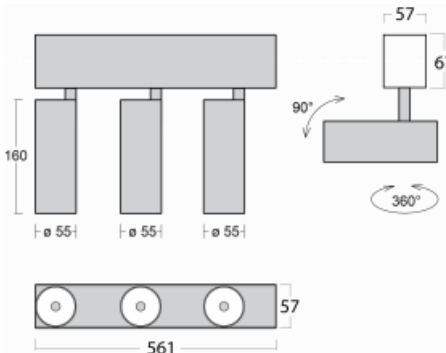

Luminaire

Lina60-S

04S-200F-30GDD/940, W

EPD®

You will appreciate the L-Click system on the Lina60-S luminaire with a direct light distribution, which effectively saves you both time and money. How? The module simply clicks into the profile, so a lot of work is saved during assembly. This solution also prevents the direct touch of the LED technology and lengthens its operating life. The Lina60-S lighting system can be assembled creating endless lines and a big variety of shapes. In addition to great power output, the luminaire also has a great price. It will find its use in commercial, social and public spaces.

Technical drawing

Type of installation	Recessed, Surface, Wall mounted, Suspended
Light distribution	Direct
Luminaire shape	Linear
Colour of the luminaires	White
Material	Aluminium
Lifetime	L80/B20 50 000 hours
Warranty	5 years
Description of luminaires	Luminaire recessed/surface/wall mounted/suspended
Dimensions	561 mm × 57 mm × 67 mm
Light source	LED MODUL
Type of optical system	Reflector
Luminous flux*	1250 lm
Colour Temperature	4000 K cool white
Luminous efficacy	92 lm/W
MacAdam Light source	3
Colour rendering index	90
Beam angle	45°
UGR max. X=4H Y=8H, $\rho=70,50,20$	21.7

Curve

Luminaire power input* 40.8 W

Connection of the luminaires DALI

Electrical voltage 220-240V

Frequency 50/60Hz

⊕ CE IP 20

*±10 %

Downloads